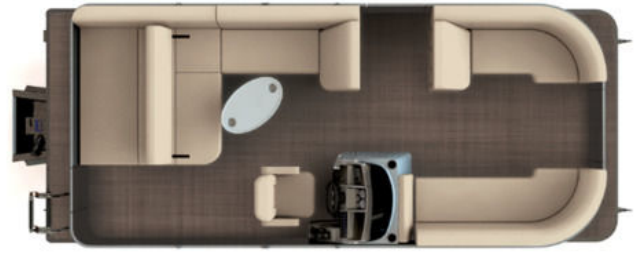

NEW 2024 Sylvan MIRAGE 8522 CLZ DH

\$52,045

Description

Mercury 60ELPT CT Engine Upgrade Options Available, Playpen Cover, Extreme Steering, Blackout Frame and rail, Sea Weave Flooring

GENERAL INFORMATION

Manufacturer	Sylvan
Model Year	2024
Model Name	MIRAGE 8522 CLZ DH
Model Code	MIRAGE 8522 CLZ DH
Stock Number	B000844791
Color	Carbon
Condition	NEW
Engine	

Contact

Spicer's Boat City
4165 W Houghton Lake Drive
Houghton Lake, MI 48629
Phone: 9893668400
Fax:
Website:
<https://www.spicersboatcity.com>