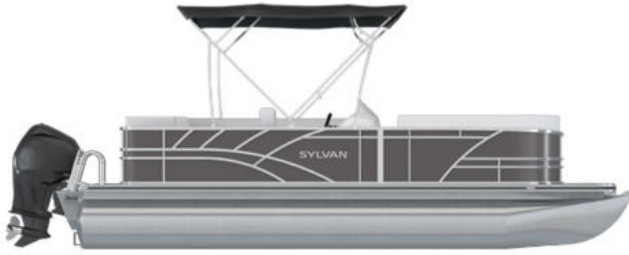

NEW 2024 Sylvan MIRAGE 8522 CLZ DH

\$52,045

Description

Mercury 60ELPT CT Engine Upgrade Options Available, Playpen Cover, Extreme Steering, Blackout Frame and rail, Sea Weave Flooring

GENERAL INFORMATION

Manufacturer	Sylvan
Model Year	2024
Model Name	MIRAGE 8522 CLZ DH
Model Code	MIRAGE 8522 CLZ DH
Stock Number	B000844791
Color	Carbon
Condition	NEW
Engine	

Contact

Spicer's Boat City
4165 W Houghton Lake Drive
Houghton Lake, MI 48629
Phone: 9893668400
Fax:
Website:
<https://www.spicersboatcity.com>