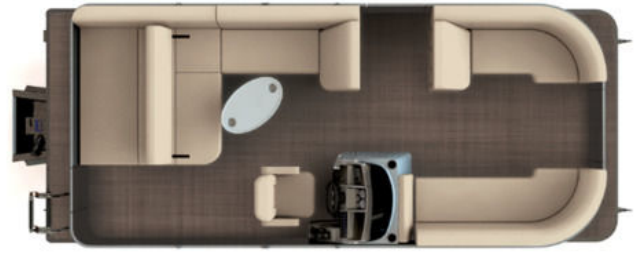

NEW 2024 Sylvan MIRAGE 8522 CLZ DH
\$52,045

Description

Mercury 60ELPT CT Engine Upgrade Options Available, Playpen Cover, Extreme Steering, Blackout Frame and rail, Sea Weave Flooring

GENERAL INFORMATION

Manufacturer	Sylvan
Model Year	2024
Model Name	MIRAGE 8522 CLZ DH
Model Code	MIRAGE 8522 CLZ DH
Stock Number	B000844788
Color	Carbon
Condition	NEW
Engine	

Contact

Spicer's Boat City
4165 W Houghton Lake Drive
Houghton Lake, MI 48629
Phone: 9893668400
Fax:
Website:
<https://www.spicersboatcity.com>