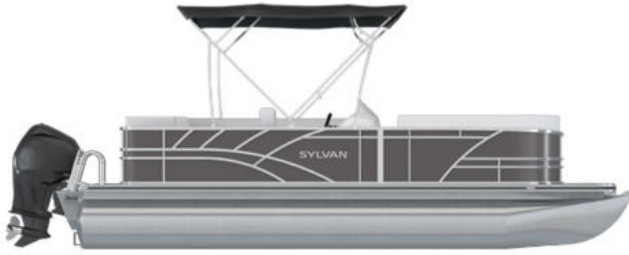

NEW 2024 Sylvan MIRAGE 8522 CLZ DH
\$52,045

Description

Mercury 60ELPT CT Engine Upgrade Options Available, Playpen Cover, Extreme Steering, Blackout Frame and rail, Sea Weave Flooring

GENERAL INFORMATION

Manufacturer	Sylvan
Model Year	2024
Model Name	MIRAGE 8522 CLZ DH
Model Code	MIRAGE 8522 CLZ DH
Stock Number	B000844788
Color	Carbon
Condition	NEW
Engine	

Contact

Spicer's Boat City
4165 W Houghton Lake Drive
Houghton Lake, MI 48629
Phone: 9893668400
Fax:
Website:
<https://www.spicersboatcity.com>