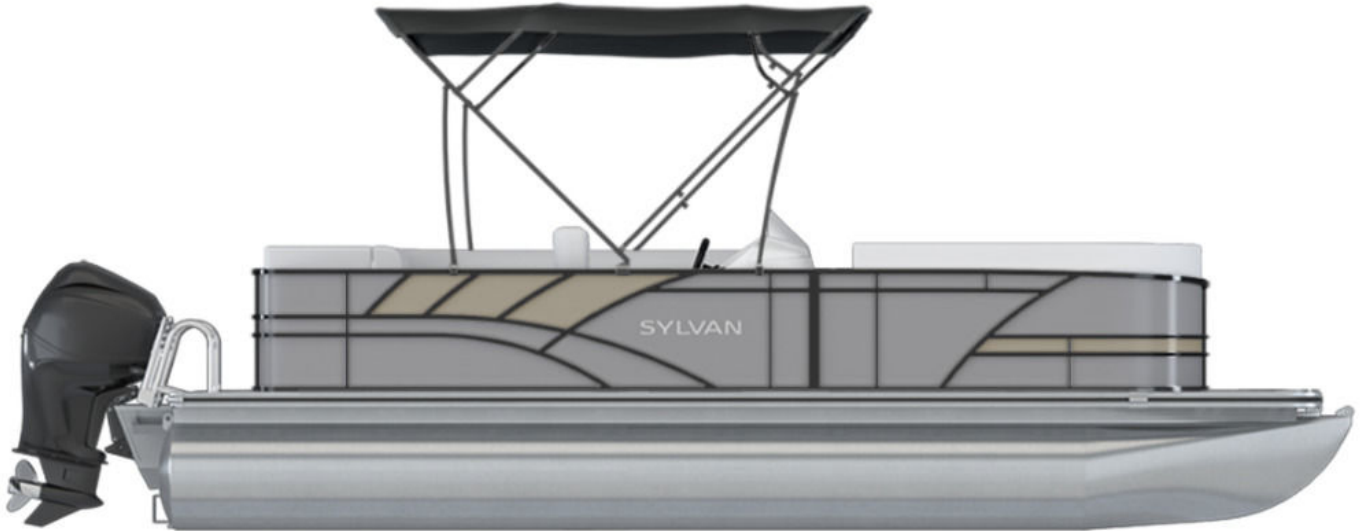

NEW 2024 Sylvan Mirage 818 Cruise

Call For Price

Description

Schedule a walkthrough on this nimble 2024 Sylvan Mirage 818 Cruise. This pontoon is set up with a Suzuki 40hp motor and trailer and is ready to rock and roll. Sit in ultra comfort as you cruise the lakeside, or enjoy a beverage while dropping a line over the side. This boat comes standard with mood ...

GENERAL INFORMATION

Manufacturer	Sylvan
Model Year	2024
Model Name	Mirage 818 Cruise
Model Code	Mirage 818 Cruise
Stock Number	137751
Color	Silver/Gray
Condition	NEW
Engine	

Contact

Dewitt Marine
6509 Crystal Springs Rd.
Bellaire, MI 49615
Phone: 2313776611
Fax:
Website:
<https://www.dewittmarine.com>