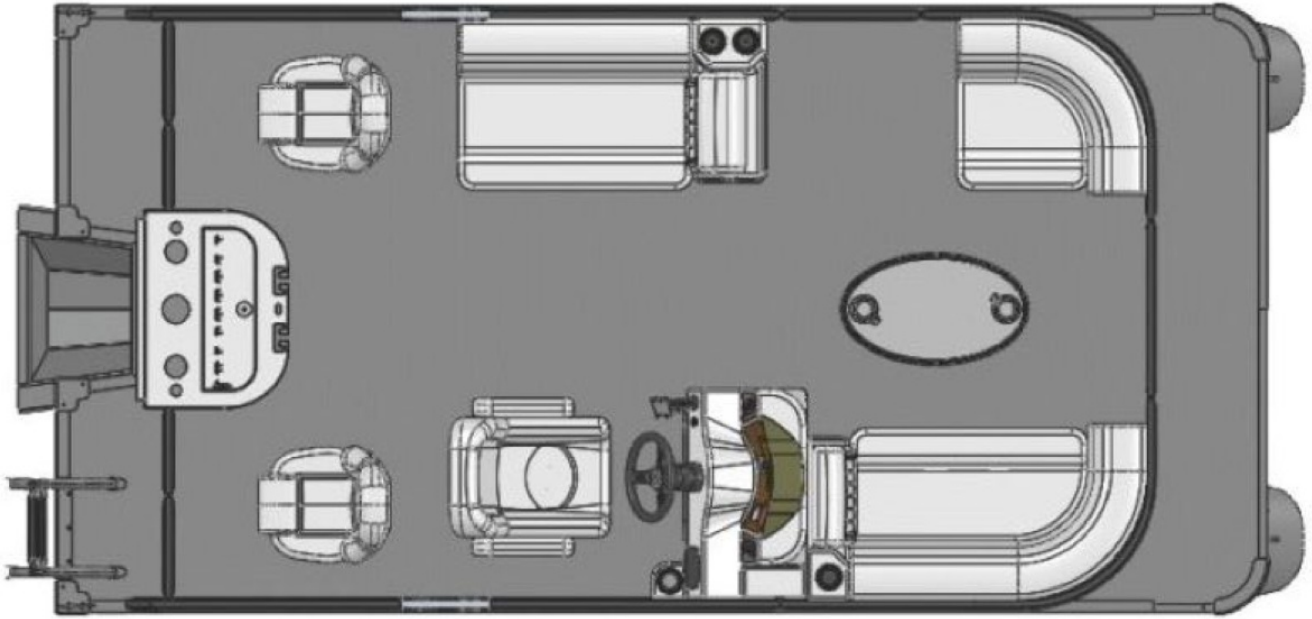

NEW 2023 APEX MARINE QWEST LE 816 XRE CRUISE / L TRIM

Call For Price

Description

QWEST E 816 XRE CRUISE " L TRIM WALL
COLOR: GRAPHITE ACCENT COLOR: BRIGHT BLUE
UPHOLSTERY COLOR: DARK GRAY FLOORING: WEATHERED
PLANK INCLUDED OPTIONS: LED DOCK LIGHT
PACKAGE GARMIN STRIKER PLUS 5

GENERAL INFORMATION

Manufacturer	APEX MARINE
Model Year	2023
Model Name	QWEST LE 816 XRE CRUISE / L TRIM
Model Code	QWEST LE 816 XRE CRUISE / L TRIM
Stock Number	33588
Color	GRAPHITE/BRIGHT BLUE
Condition	NEW
Engine	SUZUKI DF40