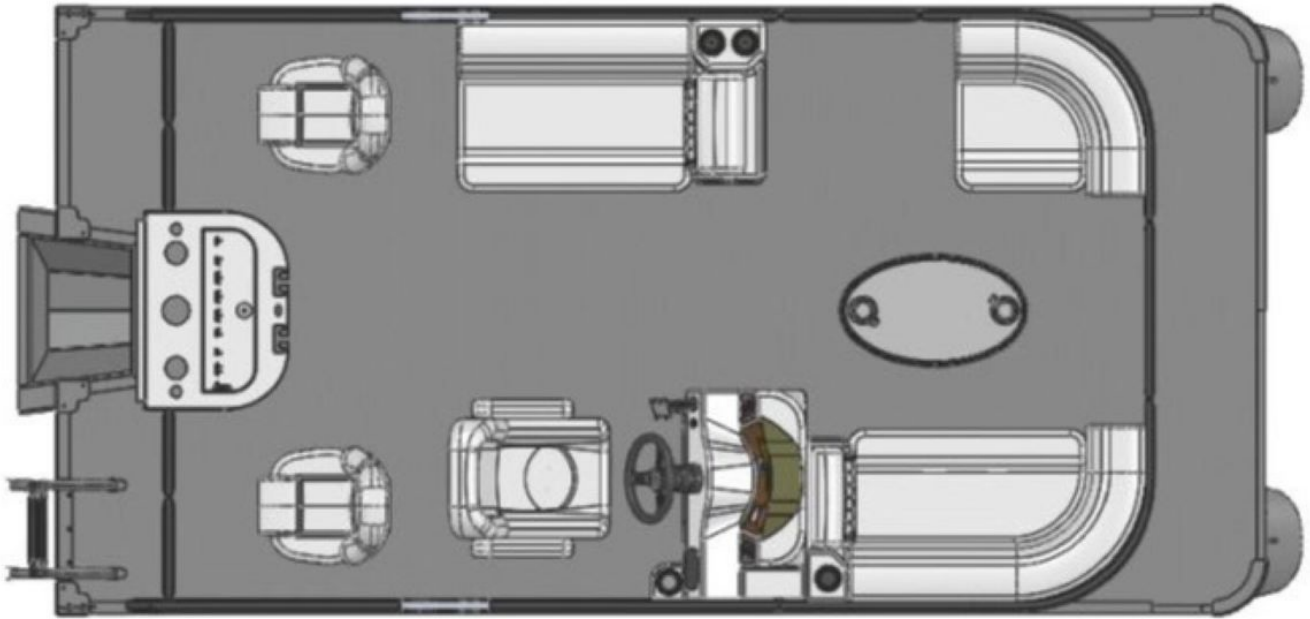

### Description

QWEST E 816 XRE CRUISE " L TRIM WALL COLOR: SILVER  
ACCENT COLOR: STEEL BLUE UPHOLSTERY COLOR: DARK  
GRAY FLOORING: WEATHERED PLANK INCLUDED OPTIONS:  
LED DOCK LIGHT PACKAGE  
GARMIN STRIKER PLUS 5