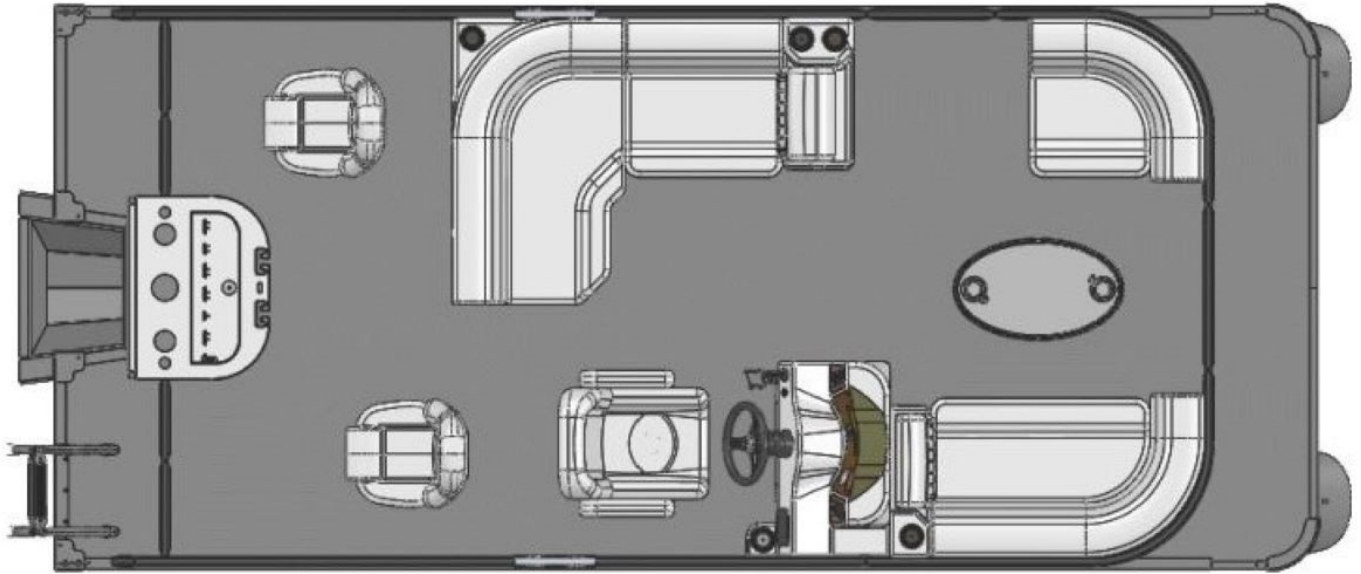

NEW 2023 APEX MARINE QWEST E 818 XRE CRUISE / LT TRIM

Call For Price

Description

QWEST E 818 XRE CRUISE " LT TRIM WALL COLOR: GRAPHITE
ACCENT COLOR: BLACK UPHOLSTERY COLOR: DARK GRAY
FLOORING: SHADOW PLANK

GENERAL INFORMATION

Manufacturer	APEX MARINE
Model Year	2023
Model Name	QWEST E 818 XRE CRUISE / LT TRIM
Model Code	QWEST E 818 XRE CRUISE / LT TRIM
Stock Number	33590
Color	GRAPHITE/BLACK
Condition	NEW
Engine	SUZUKI