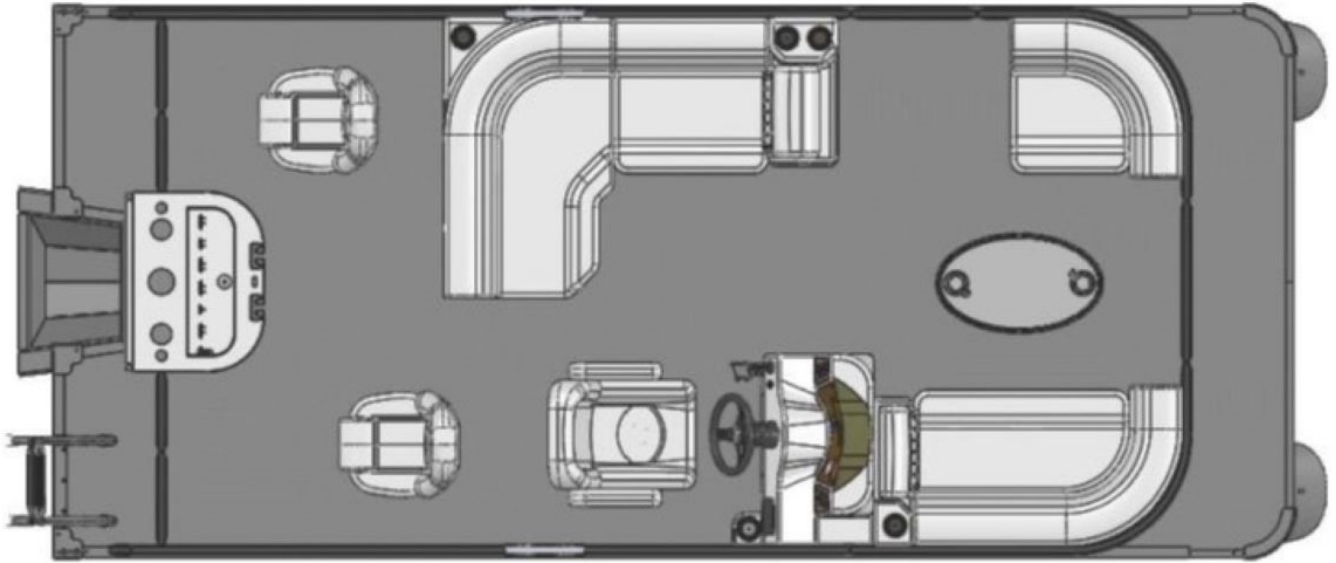

## Description

QWEST E 818 XRE CRUISE 86" LT TRIM WALL COLOR: BLACK ACCENT  
COLOR: BRIGHT BLUE UPHOLSTERY COLOR: DARK GRAY  
FLOORING: SHADOW PLANK MOTOR: YAMAHA F70LA

## GENERAL INFORMATION

Manufacturer	APEX MARINE
Model Year	2023
Model Name	QWEST E 818 XRE CRUISE / LT TRIM
Model Code	QWEST E 818 XRE CRUISE / LT TRIM
Stock Number	33492
Color	BLACK/BLUE
Condition	NEW
Engine	YAMAHA F70LA