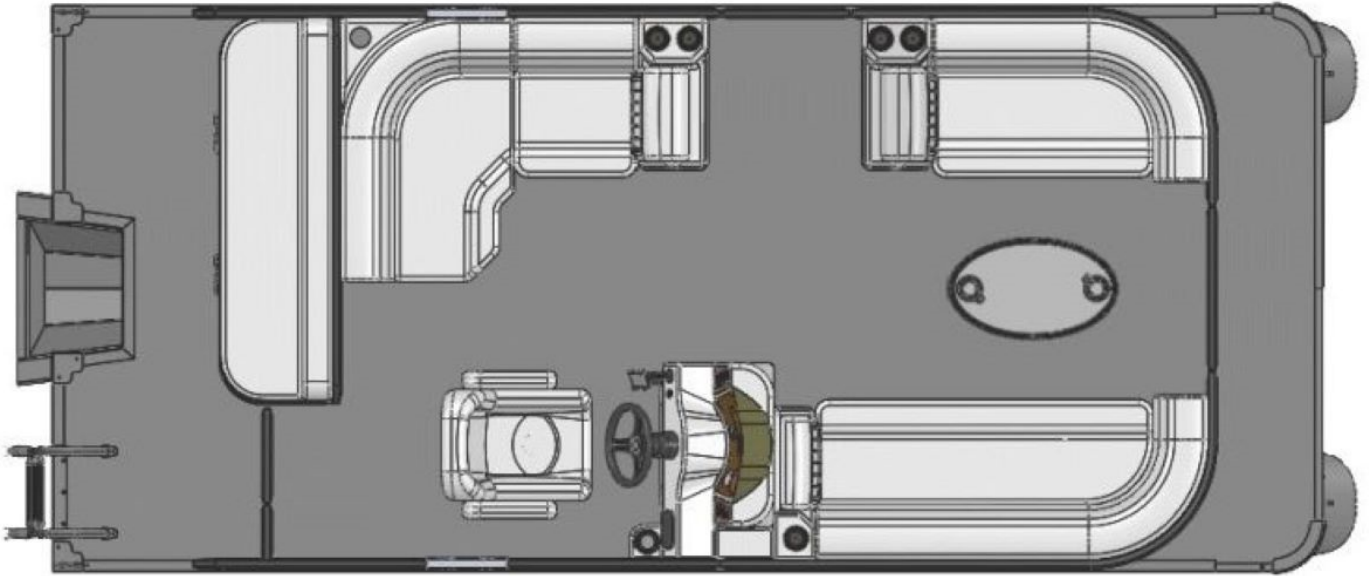

## Description

QWEST E 818 LANAI / LT TRIM WALL COLOR:Â GRAPHITE ACCENT COLOR:  
BRIGHT BLUE UPHOLSTERY COLOR:Â GRAY FLOORING:Â SHADOW  
PLANK MOTOR: YAMAHA F70