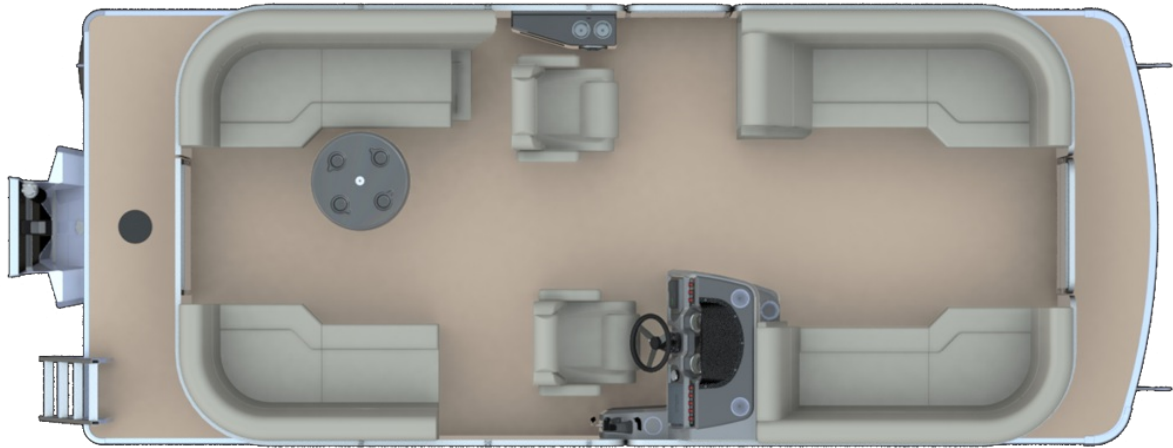

NEW 2023 Godfrey Marine SW2286SBX  
Call For Price

### Description

2023 SWEETWATER XPERIENCE 2286 SPLIT BENCH RAIL SKIN COLOR: METALLIC NAVY FLOORING: PLATINUM WEAVE VINYL COLOR/ACCENT: PLATINUM GREY MOTOR: YAMAHA F115LB INCLUDED OPTIONS: LED DOCKING LIGHTS SKI TOW BAR BAYSTAR HYDRAULIC STEERING WITH TILT WIND...

### GENERAL INFORMATION

Manufacturer	Godfrey Marine
Model Year	2023
Model Name	SW2286SBX
Model Code	SW2286SBX
Stock Number	73878
Color	METALLIC NAVY
Condition	NEW
Engine	YAMAHA F115LB