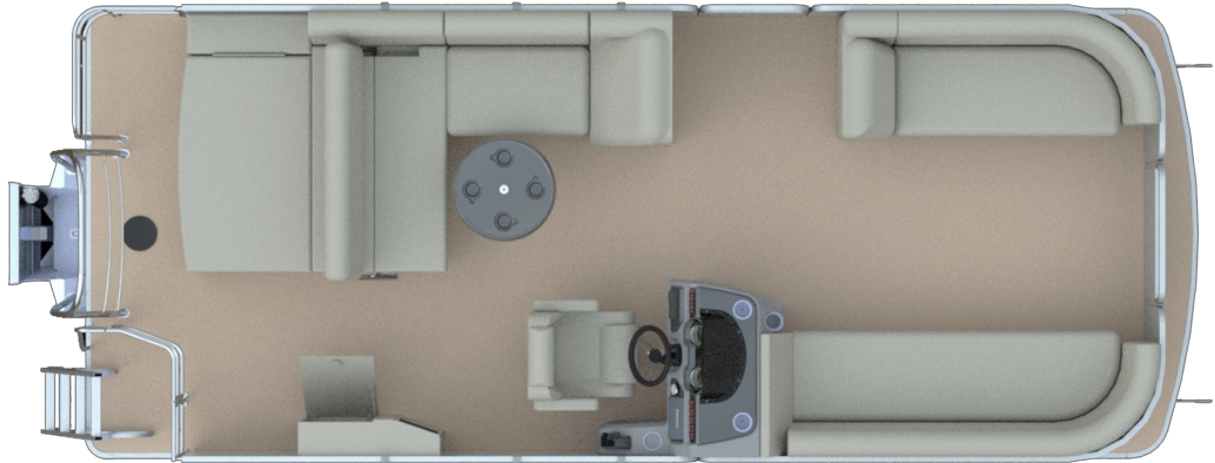

NEW 2023 Godfrey Marine SW1175SFL / TT  
Call For Price

**Description**

2023 SWEETWATER 2286 SINGLE FLIP LOUNGE 86" TT RAIL SKIN COLOR: METALLIC BLACK FLOORING: PLATINUM WEAVE VINYL COLOR/ACCENT: GRAY/CARBON MOTOR: SUZUKI DF150ATL5 INCLUDED OPTIONS: STAINLESS STEEL CORNER CASTINGS PEARL WHITE GRAPHICS LED DOCKING LIGHTS ...

**GENERAL INFORMATION**

Manufacturer	Godfrey Marine
Model Year	2023
Model Name	SW1175SFL / TT
Model Code	SW1175SFL / TT
Stock Number	72727
Color	METALLIC BLACK
Condition	NEW
Engine	SUZUKI DF150ATL5

**Contact**