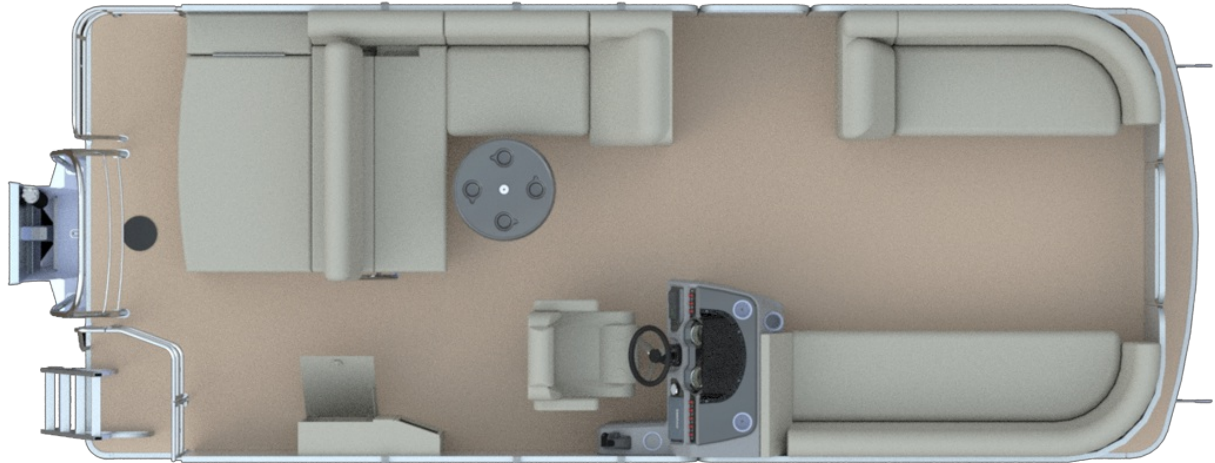

NEW 2023 Godfrey Marine SW2286SFL / C
Call For Price

Description

2023 SWEETWATER 2286 SINGLE FLIP LOUNGE 86" C SEATING RAIL SKIN COLOR: CHARCOAL FLOORING: PLATINUM WEAVE VINYL COLOR/ACCENT: GRAY/CARBON MOTOR: YAMAHA VF115LA INCLUDED OPTIONS: POWER CANOPY THREE QUARTER LIFTING STRAKES BLACK ACCENT STRIPE LED DOOR

GENERAL INFORMATION

Manufacturer	Godfrey Marine
Model Year	2023
Model Name	SW2286SFL / C
Model Code	SW2286SFL / C
Stock Number	72845
Color	CHARCOAL
Condition	NEW
Engine	YAMAHA VF115LA

Contact

Dockside Marine Inc.
4320 State Rd
Glennie, MI 48737
Phone: 989.735.2170
Fax: 989.735.3258
Website:
<http://www.docksidemarineinc.net/>