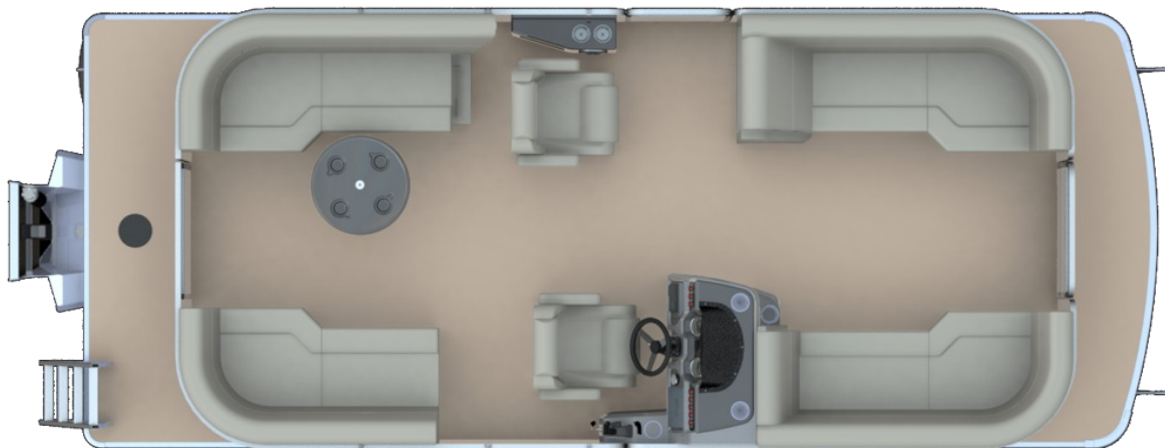

NEW 2023 Godfrey Marine SW2286SBX  
Call For Price

**Description**

2023 SWEETWATER XPERIENCE 2286 SPLIT BENCH RAIL SKIN COLOR: CHARCOAL FLOORING: PLATINUM WEAVE VINYL COLOR/ACCENT: PLATINUM GREY MOTOR: YAMAHA F115LB INCLUDED OPTIONS: LED DOCKING LIGHTS SKI TOW BAR BAY STAR HYDRAULIC STEERING WITH TILT WHEEL WI...

**GENERAL INFORMATION**

Manufacturer	Godfrey Marine
Model Year	2023
Model Name	SW2286SBX
Model Code	SW2286SBX
Stock Number	73876
Color	CHARCOAL
Condition	NEW
Engine	YAMAHA F115LB

**Contact**

Dockside Marine Inc.  
4320 State Rd  
Glennie, MI 48737  
Phone: 989.735.2170  
Fax: 989.735.3258  
Website:  
<http://www.docksidemarineinc.net/>