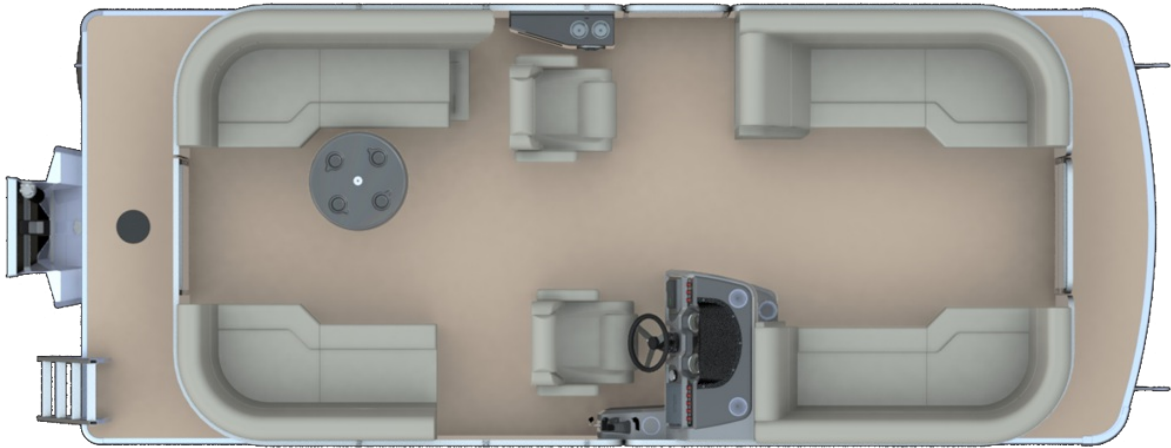

NEW 2023 Godfrey Marine SW2286SBX
Call For Price

Description

2023 SWEETWATER XPERIENCE 2286 SPLIT BENCH RAIL SKIN COLOR: METALLIC BLACK FLOORING: PLATINUM WEAVE VINYL COLOR/ACCENT: PLATINUM GREY MOTOR: SUZUKI DF140BTL5 INCLUDED OPTIONS: LED DOCKING LIGHTS SKI TOW BAR BAY STAR HYDRAULIC STEERING WITH TILT WHEEL ...

GENERAL INFORMATION

Manufacturer	Godfrey Marine
Model Year	2023
Model Name	SW2286SBX
Model Code	SW2286SBX
Stock Number	73873
Color	METALLIC BLACK
Condition	NEW
Engine	SUZUKI DF140BTL5

Contact

Dockside Marine Inc.
4320 State Rd
Glennie, MI 48737
Phone: 989.735.2170
Fax: 989.735.3258
Website:
<http://www.docksidemarineinc.net/>