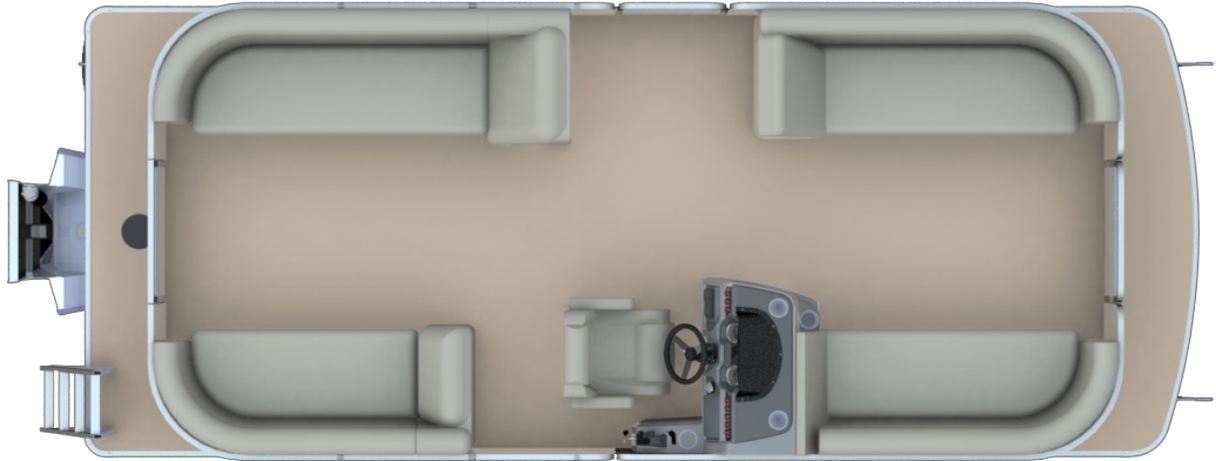

NEW 2023 Godfrey Marine SW2286SBC
Call For Price

Description

2023 SWEETWATER 2286 SPLIT BENCH "C SEATING" RAIL SKIN COLOR: METALLIC BLACK CHERRY FLOORING: PLATINUM WEAVE VINYL COLOR/ACCENT: LUXE LUNAR GRAY INTERIOR MOTOR: SUZUKI DF150ATL2 INCLUDED OPTIONS: POWER CANOPY (BLACK) FULL LIFTING STRAKES 27" TUBE UPGRADE ...

GENERAL INFORMATION

Manufacturer	Godfrey Marine
Model Year	2023
Model Name	SW2286SBC
Model Code	SW2286SBC
Stock Number	72967
Color	METALLIC BLACK CHERRY
Condition	NEW
Engine	SUZUKI DF150ATL2

Contact

Dockside Marine Inc.
4320 State Rd
Glennie, MI 48737
Phone: 989.735.2170
Fax: 989.735.3258
Website:
<http://www.docksidemarineinc.net/>